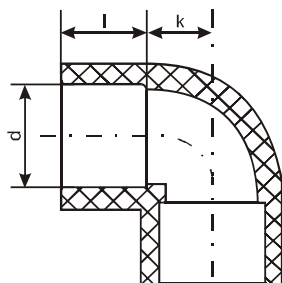

СВЪРЗВАЩИ ЧАСТИ ЗА НАПОРНИ ТРЪБОПРОВОДИ FITTINGS FOR PRESSURE PIPELINES

БДС EN 1452

КОЛЯНО 90° ELBOW 90°

Ном. No Nom. No	d mm	k mm	l mm	Брой в кашон Pieces in a box
08120012	20	11,0	16,0	300 A
08120022	25	13,5	19,0	200 A
08120032	32	17,0	22,0	100 A
08120042	40	21,0	26,0	120 B
08120052	50	26,0	31,0	50 B
08120062	63	32,5	38,0	30 B

ТРОЙНИК TEE

Ном. No Nom. No	d mm	l mm	k mm	L mm	Брой в кашон Pieces in a box
08130012	20x20	16,0	11,0	54	150 A
08130022	25x25	19,0	13,5	65	100 A
08130032	32x32	22,0	17,0	78	60 A
08130042	40x40	26,0	21,0	94	60 B
08130052	50x50	31,0	26,0	114	30 B
08130062	63x63	38,0	32,5	141	15 B

СВЪРЗВАЩИ ЧАСТИ ЗА НАПОРНИ ТРЪБОПРОВОДИ FITTINGS FOR PRESSURE PIPELINES

БДС EN 1452

МУФА SOCKET/UNION

Ном. No Nom. No	d mm	L mm	L ₁ mm	Брой в кашон Pieces in a box
08110012	20	35	16	400 A
08110022	25	41	19	300 A
08110032	32	47	22	100 A
08110042	40	55	26	150 B
08110052	50	65	31	100 B
08110062	63	79	38	50 B
08110072	75	92	44	32 B