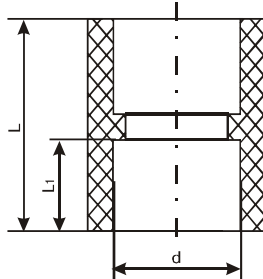

СВЪРЗВАЩИ ЧАСТИ ЗА НАПОРНИ ТРЪБОПРОВОДИ FITTINGS FOR PRESSURE PIPELINES

БДС EN 1452

КОЛЯНО 90° ELBOW 90°

Ном. No Nom. No	d mm	k mm	l mm	Брой в кашон Pieces in a box
08120012	20	11,0	16,0	300 A
08120022	25	13,5	19,0	200 A
08120032	32	17,0	22,0	100 A
08120042	40	21,0	26,0	120 B
08120052	50	26,0	31,0	50 B
08120062	63	32,5	38,0	30 B

ТРОЙНИК TEE

Ном. No Nom. No	d mm	l mm	k mm	L mm	Брой в кашон Pieces in a box
08130012	20x20	16,0	11,0	54	150 A
08130022	25x25	19,0	13,5	65	100 A
08130032	32x32	22,0	17,0	78	60 A
08130042	40x40	26,0	21,0	94	60 B
08130052	50x50	31,0	26,0	114	30 B
08130062	63x63	38,0	32,5	141	15 B

СВЪРЗВАЩИ ЧАСТИ ЗА НАПОРНИ ТРЪБОПРОВОДИ FITTINGS FOR PRESSURE PIPELINES

БДС EN 1452

МУФА SOCKET/UNION

Ном. No Nom. No	d mm	L mm	L ₁ mm	Брой в кашон Pieces in a box
08110012	20	35	16	400 A
08110022	25	41	19	300 A
08110032	32	47	22	100 A
08110042	40	55	26	150 B
08110052	50	65	31	100 B
08110062	63	79	38	50 B
08110072	75	92	44	32 B