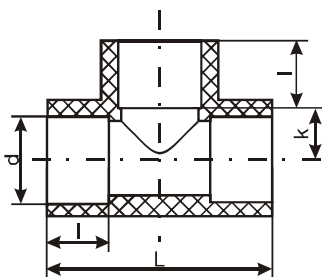

СВЪРЗВАЩИ ЧАСТИ ЗА НАПОРНИ ТРЪБОПРОВОДИ FITTINGS FOR PRESSURE PIPELINES

БДС EN 1452

КОЛЯНО 90° ELBOW 90°

Ном. No Nom. No	d mm	k mm	l mm	Брой в кашон Pieces in a box
08120012	20	11,0	16,0	300 A
08120022	25	13,5	19,0	200 A
08120032	32	17,0	22,0	100 A
08120042	40	21,0	26,0	120 B
08120052	50	26,0	31,0	50 B
08120062	63	32,5	38,0	30 B

ТРОЙНИК TEE

Ном. No Nom. No	d mm	l mm	k mm	L mm	Брой в кашон Pieces in a box
08130012	20x20	16,0	11,0	54	150 A
08130022	25x25	19,0	13,5	65	100 A
08130032	32x32	22,0	17,0	78	60 A
08130042	40x40	26,0	21,0	94	60 B
08130052	50x50	31,0	26,0	114	30 B
08130062	63x63	38,0	32,5	141	15 B

СВЪРЗВАЩИ ЧАСТИ ЗА НАПОРНИ ТРЪБОПРОВОДИ FITTINGS FOR PRESSURE PIPELINES

БДС EN 1452

МУФА SOCKET/UNION

Ном. No Nom. No	d mm	L mm	L ₁ mm	Брой в кашон Pieces in a box
08110012	20	35	16	400 A
08110022	25	41	19	300 A
08110032	32	47	22	100 A
08110042	40	55	26	150 B
08110052	50	65	31	100 B
08110062	63	79	38	50 B
08110072	75	92	44	32 B